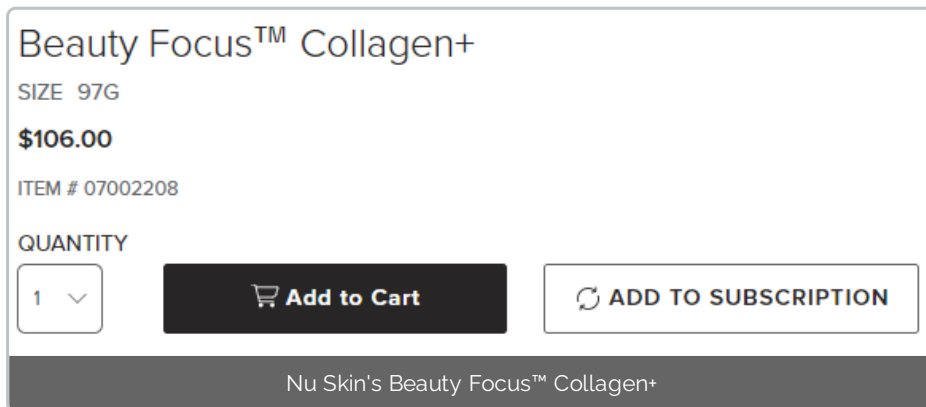

3. Once you have found a product you would like to purchase, click **ADD TO SUBSCRIPTION**.